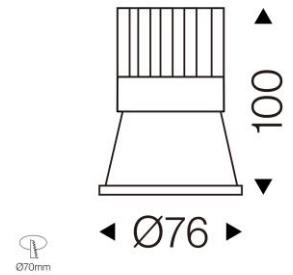

GENERAL

Location:	Interior
Class:	CE (Class III)
IP Rating:	IP20
Driver Required:	Yes
Installation Orientation:	Ceiling Recessed
Color:	White , Black
Main Material:	Aluminum
Dimensions (mm):	H: 100 Ø: 76
Cut Out Hole (mm):	70
Recess Depth (mm):	90

CODE: **ART10412W**
FINISH: MATT WHITE

CODE: **ART10412B**
FINISH: MATT BLACK

LAMP

Light Source:	LED
Wattage:	12W
Lamp Included:	Yes
Luminous Flux (lm):	939lm/988lm
Color temperature (K):	2700K/3000k
CRI (Ra):	90
Glare evaluation UGR:	UGR<16
McAdam steps:	3 McAdam
Photobiological safety according to EN 62471:	Risk group 1
Tilt Adjustable Angle (°)	-
Rotation Adjustable Angle (°)	-
Beam Angle (°):	15°/24°/38°
Warranty:	5 Yaer